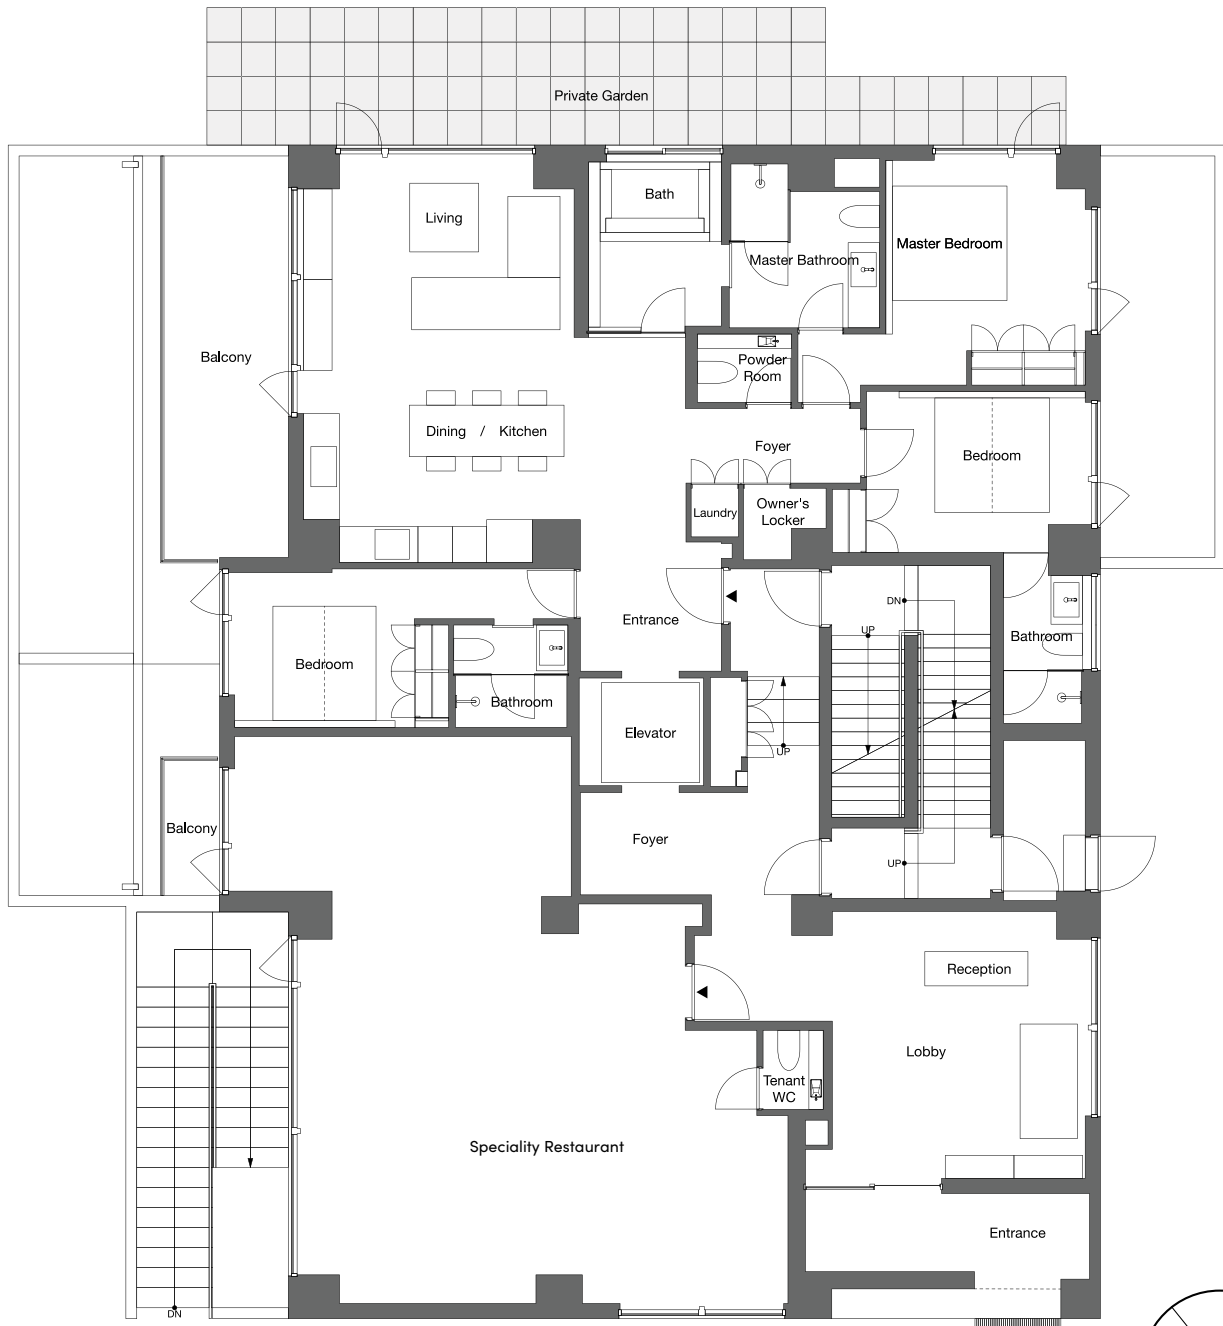

# 1/F The Signature Residence

- Living Room
- Dining Area
- Master Bedroom x 1
- Ensuite Bedroom x 2
- Private Garden
- Balcony
- Speciality Restaurant

Mt. Yotei