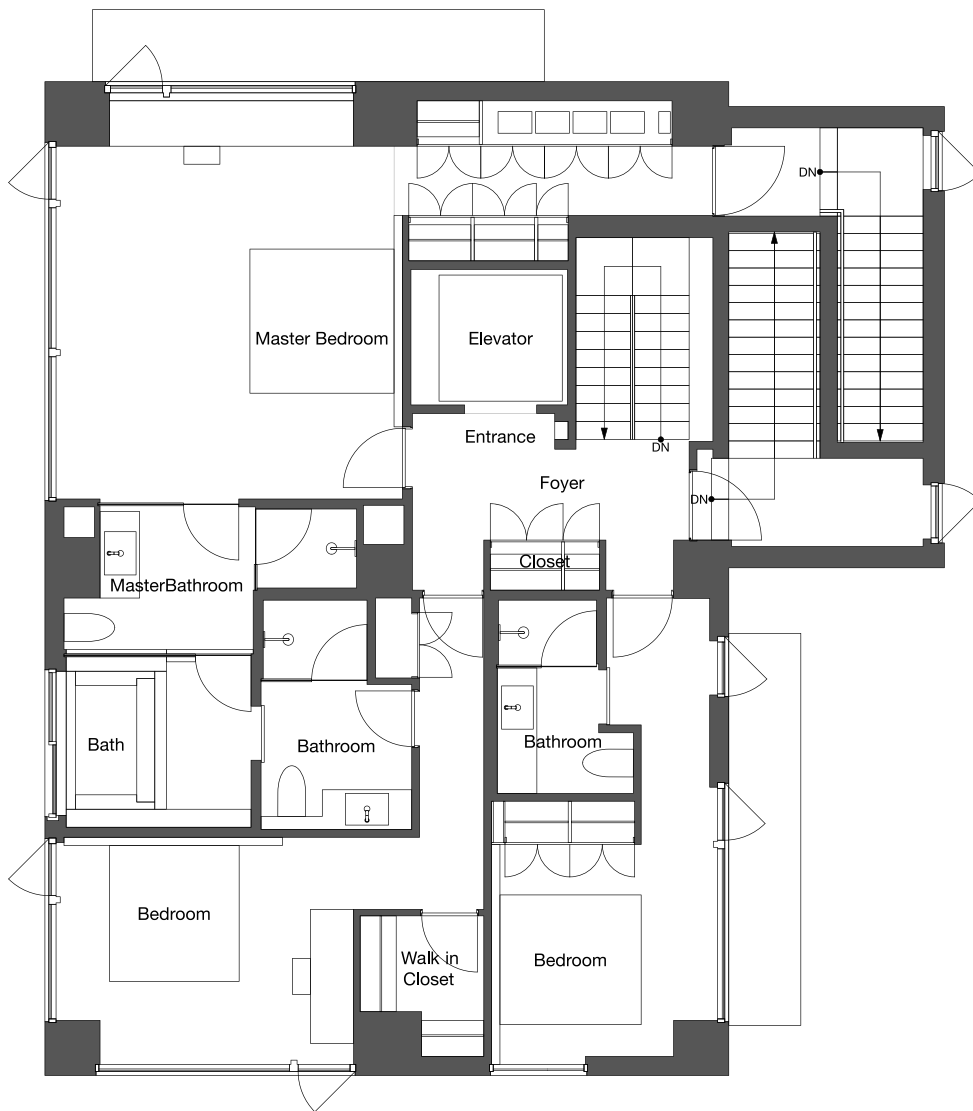

6/F The Penthouse

- Living Room
- Dining Area
- Ensuite Bedroom x 1
- Rooftop Terrace
- Outdoor Bathtub

Mt. Yotei

Powder Loft Niseko

7/F The Penthouse

- Master Bedroom x 1
- Walk in Closet
- Ensuite Bedroom x 2