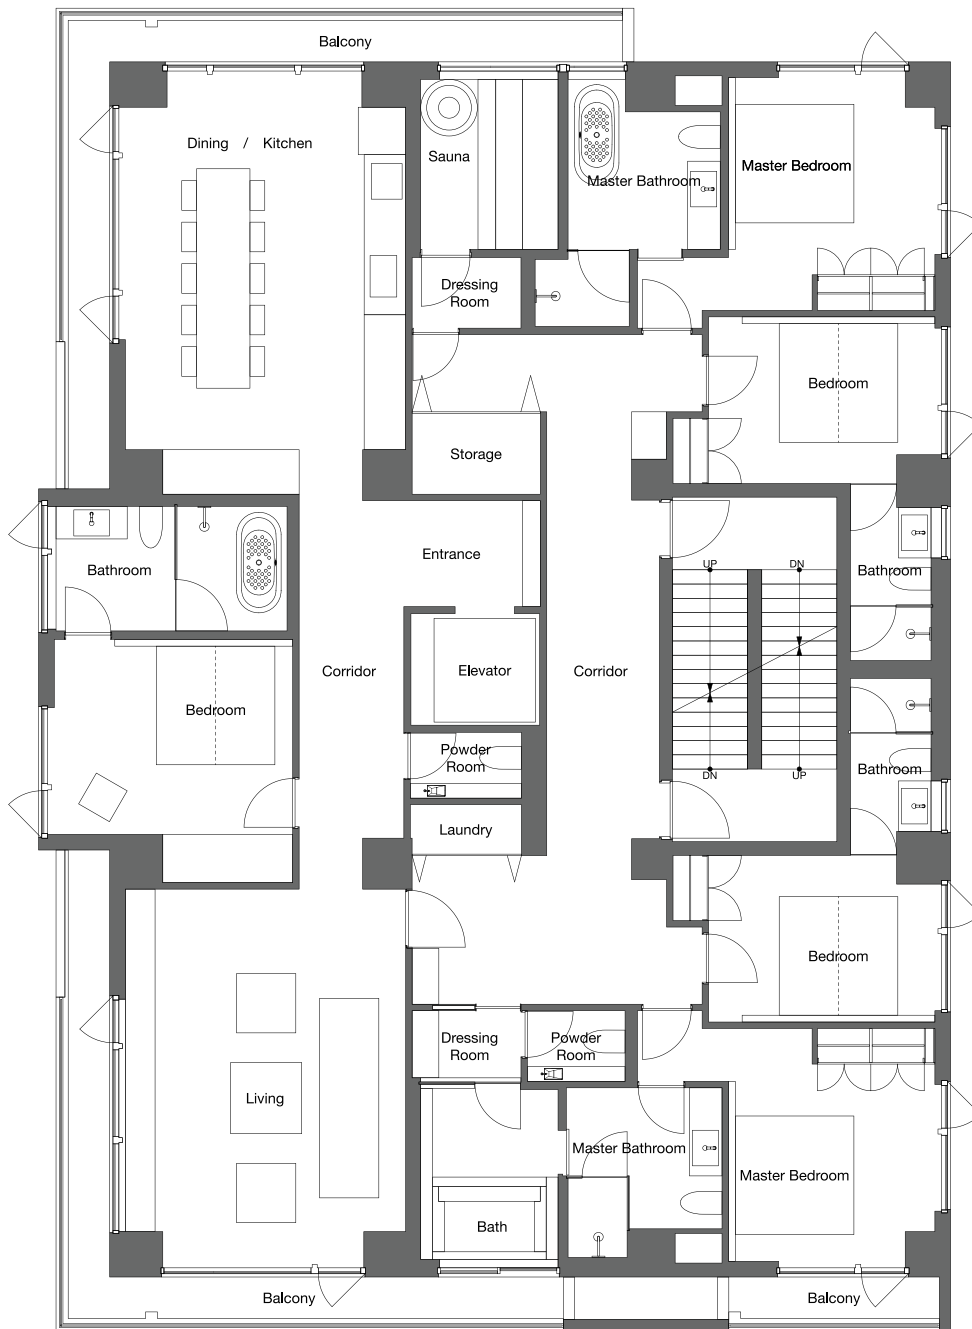

# Powder Loft Niseko

## 2/F - 5/F The Signature Residence

- Living Room
- Dining Area
- Master Bedroom x 2
- Ensuite Bedroom x 3
- Sauna Room
- Balcony

Mt. Yotei